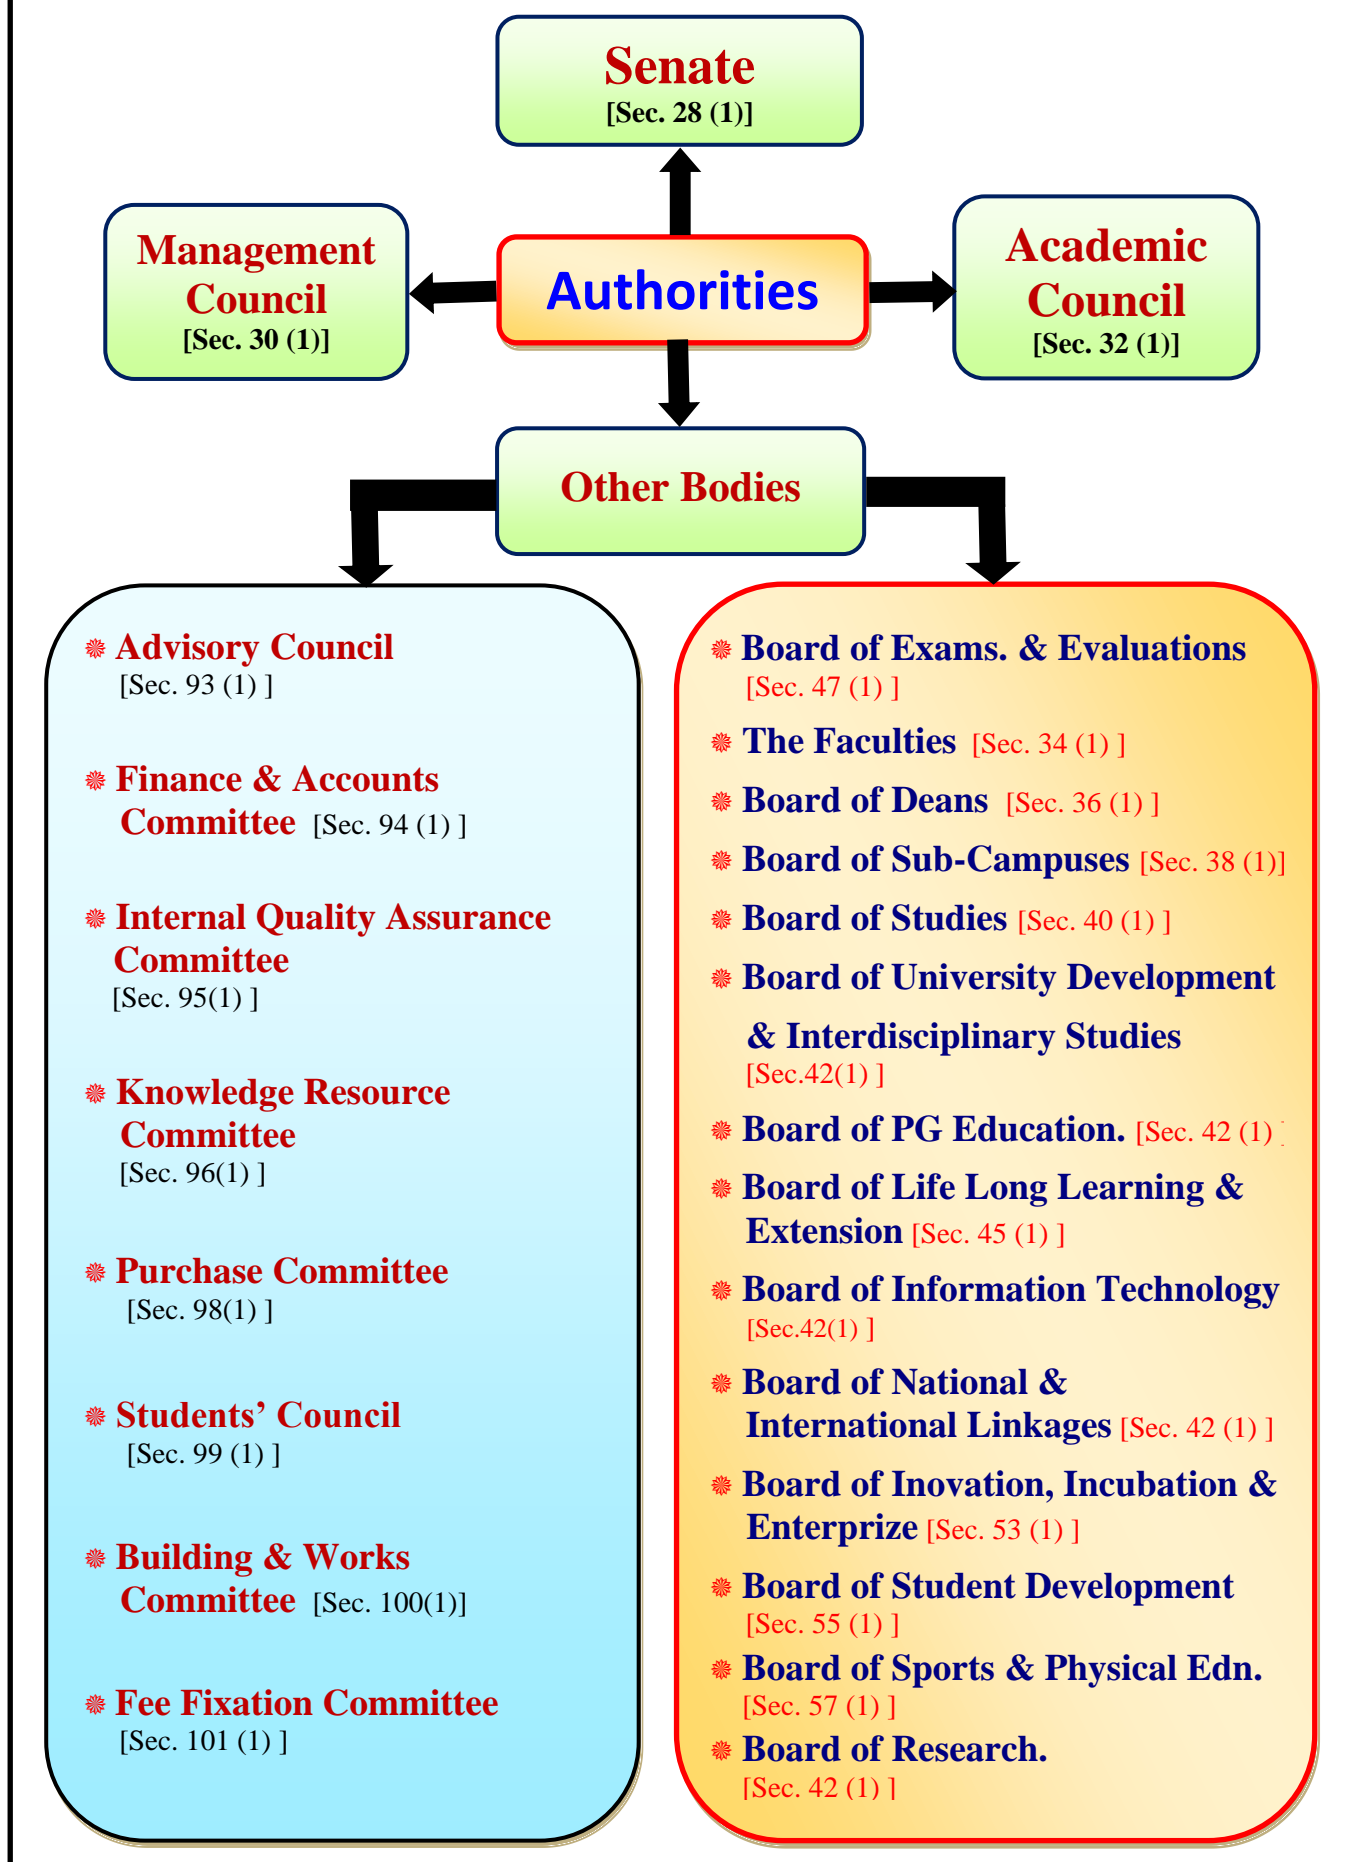

Organogram of Kavayitri Bahinabai Chaudhari North Maharashtra University, Jalgaon

Diagram showing organizational structure of the University